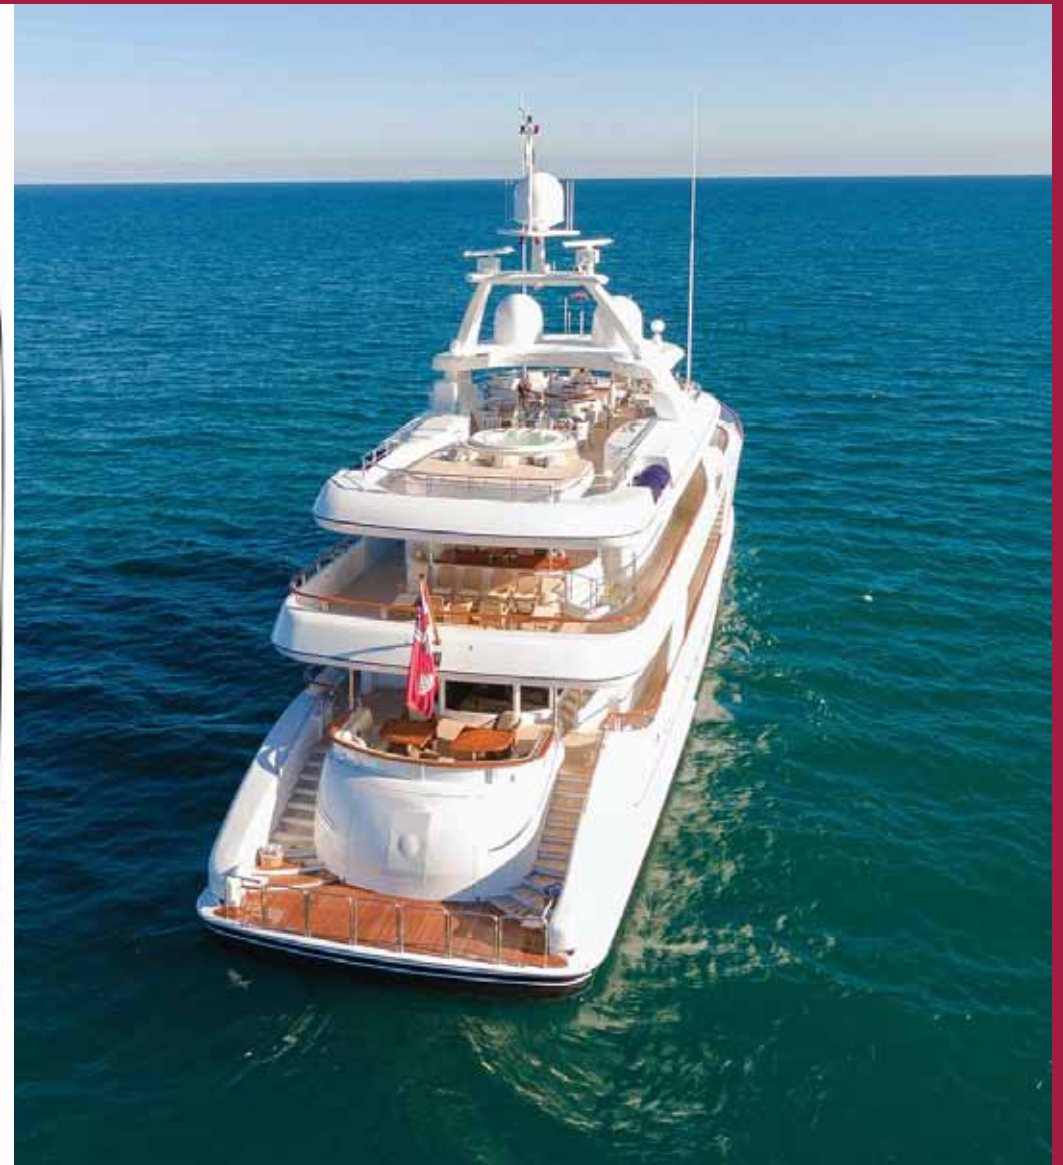

# AMICA MEA

# AMICA MEA

LOA: 152' (46.3m)  
 Beam: 29' 4" (8.9m)  
 Draft: 9' 2" (2.8m)

Staterooms: 5  
 Owner & Guests: 11  
 Crew: +/- 9

Builder: Haakvort  
 Construction: Steel with Teak Decks  
 Maximum Speed: 15 knots