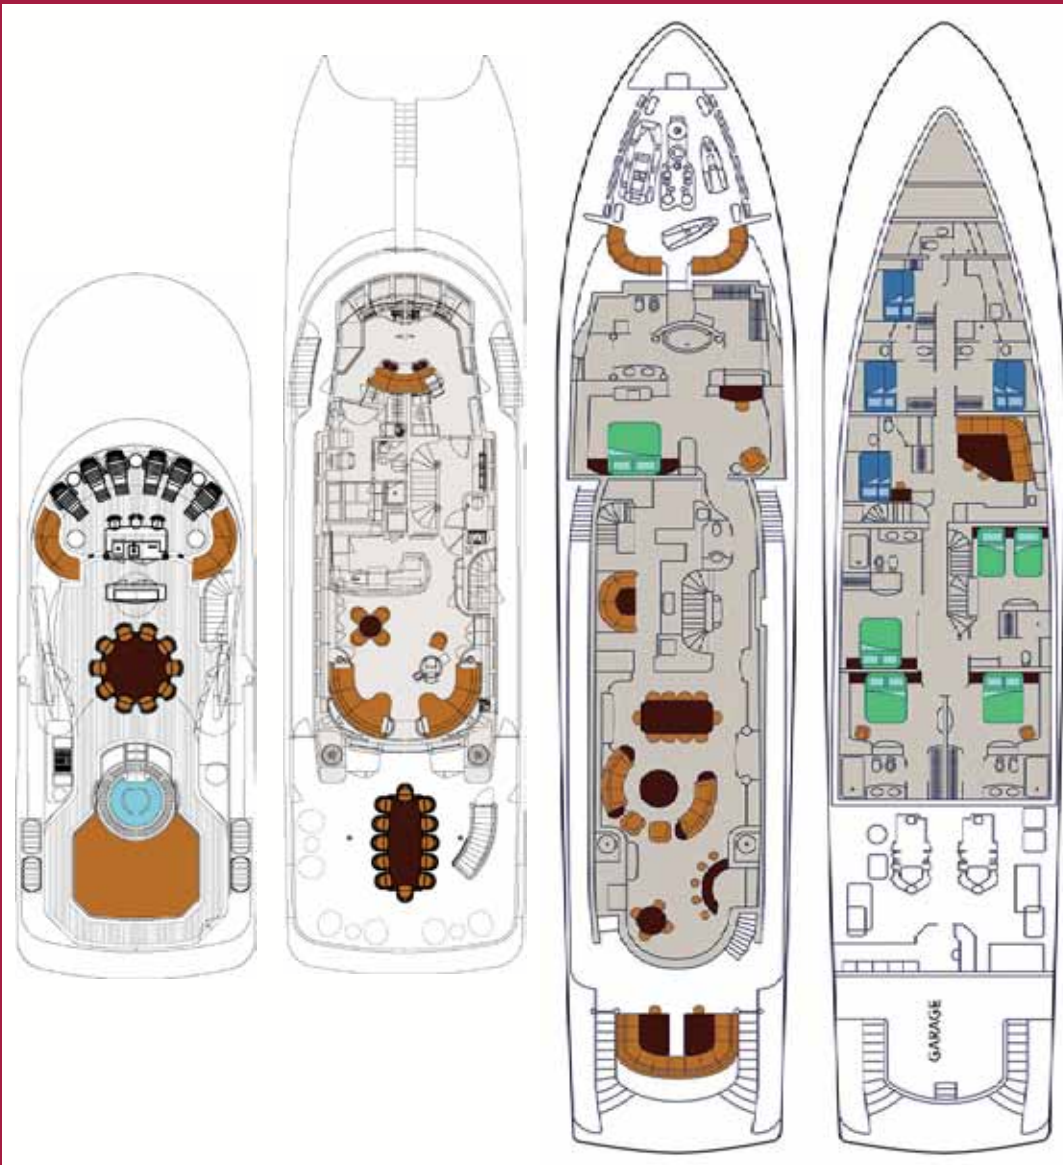

# AMICA MEA

# AMICA MEA

LOA: 152' (46.3m)  
 Beam: 29' 4" (8.9m)  
 Draft: 9' 2" (2.8m)

Staterooms: 5  
 Owner & Guests: 11  
 Crew: +/- 9

Builder: Haakvort  
 Construction: Steel with Teak Decks  
 Maximum Speed: 15 knots